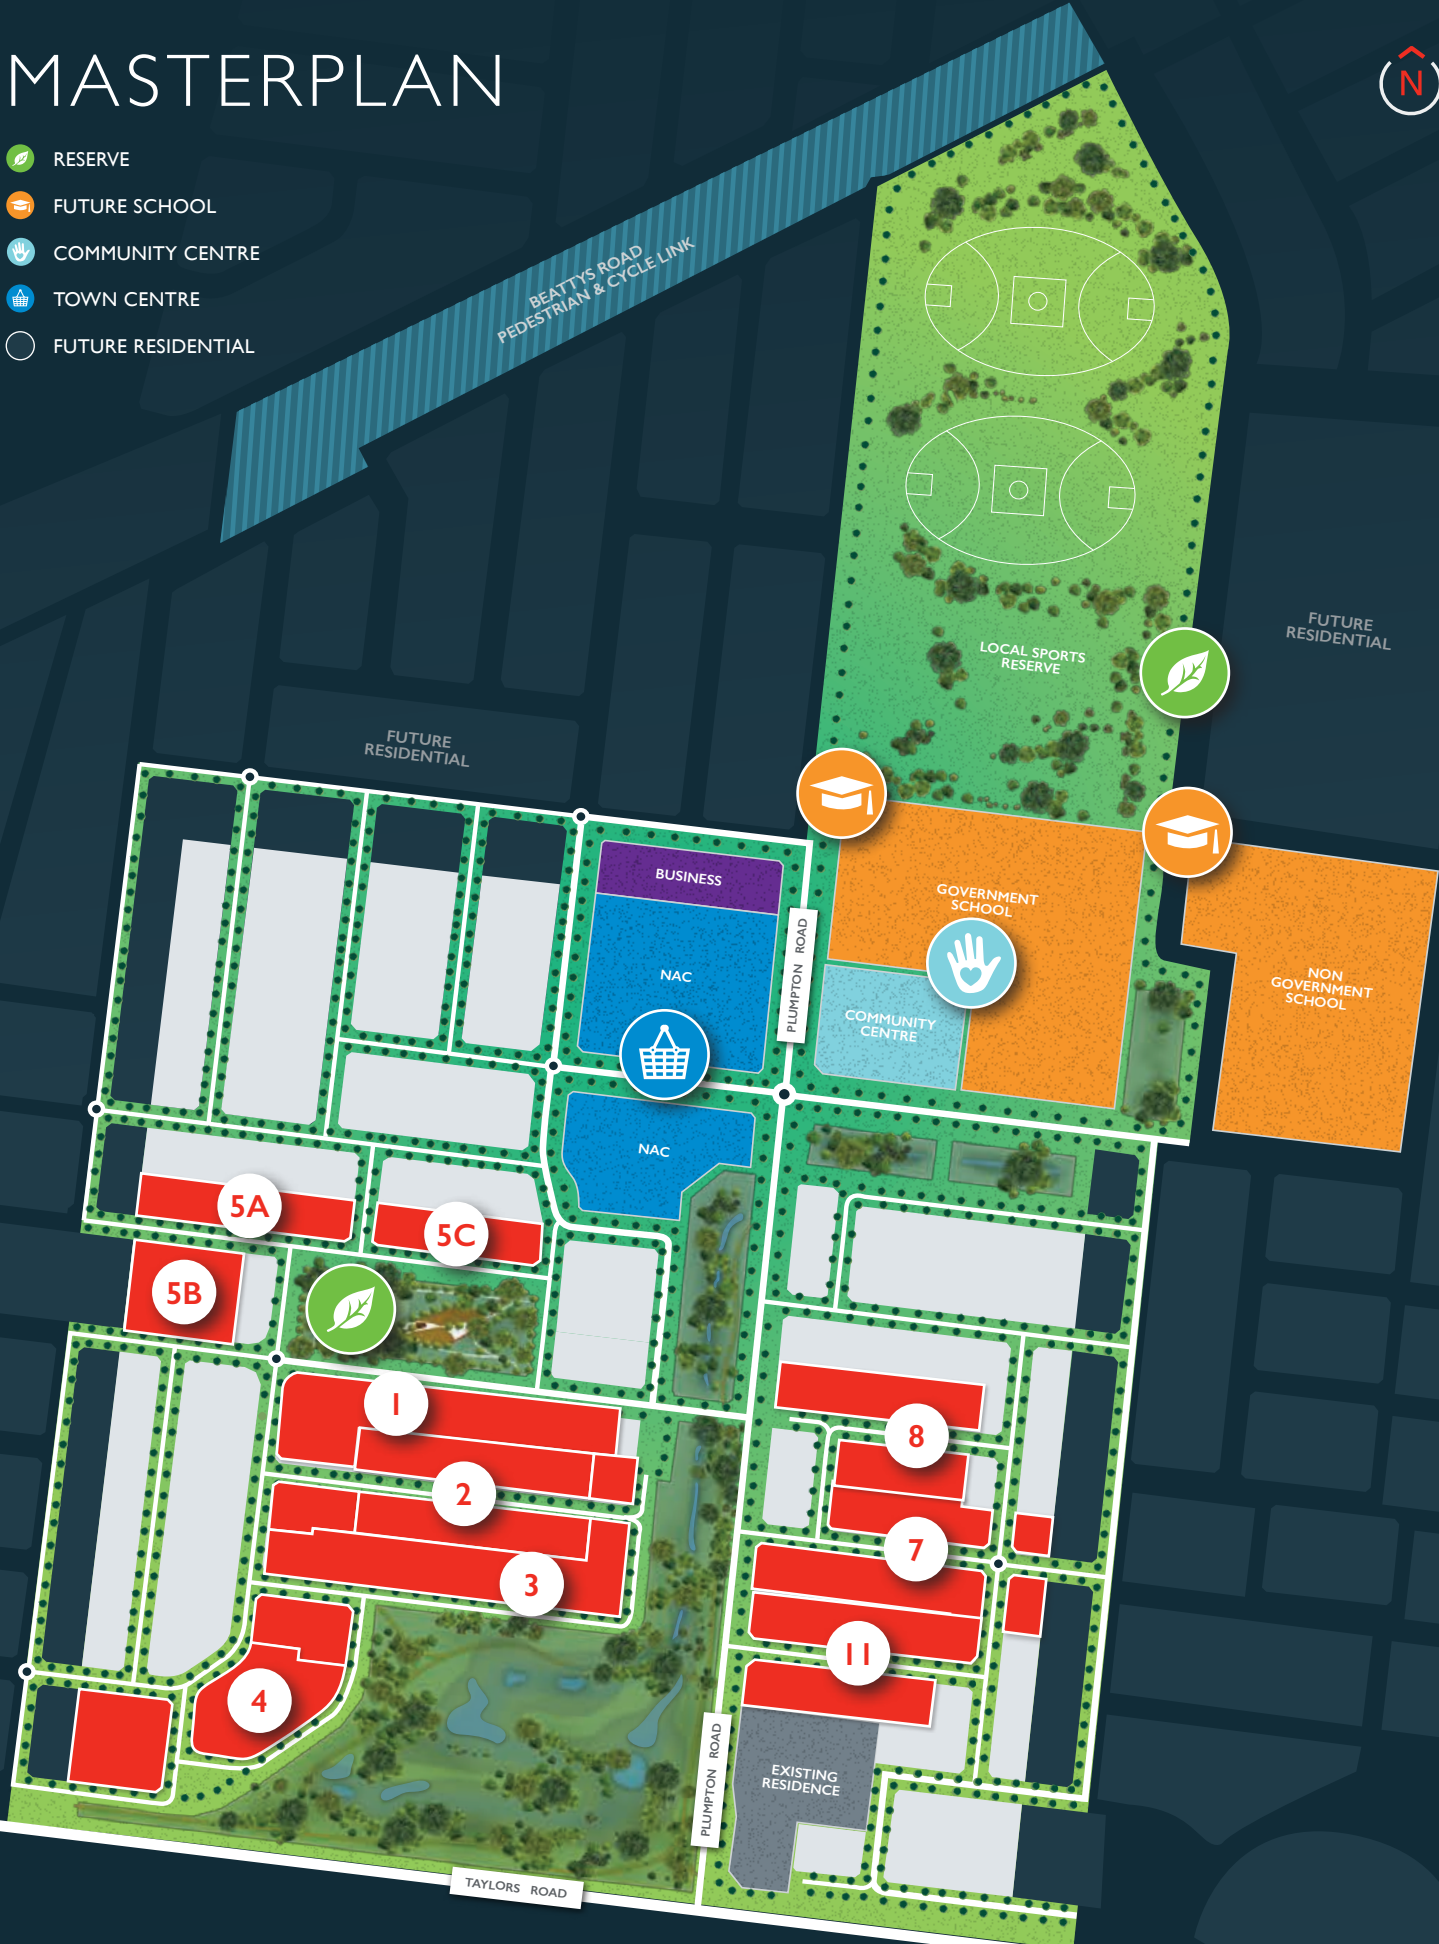

MASTERPLAN

-  RESERVE
-  FUTURE SCHOOL
-  COMMUNITY CENTRE
-  TOWN CENTRE
-  FUTURE RESIDENTIAL

MONUMENT

REGISTER AT monumentplumpton.com.au

WHILE BEST ENDEAVOURS HAVE BEEN USED TO PROVIDE INFORMATION IN THIS PUBLICATION THAT IS TRUE AND ACCURATE, MONUMENT, ITS CONSULTANTS, AGENTS AND RELATED ENTITIES ACCEPT NO RESPONSIBILITY AND DISCLAIM ALL LIABILITY IN RESPECT TO ANY ERRORS OR INACCURACIES IT MAY CONTAIN. PROSPECTIVE PURCHASERS SHOULD MAKE THEIR OWN ENQUIRIES TO VERIFY THE INFORMATION CONTAINED HEREIN.